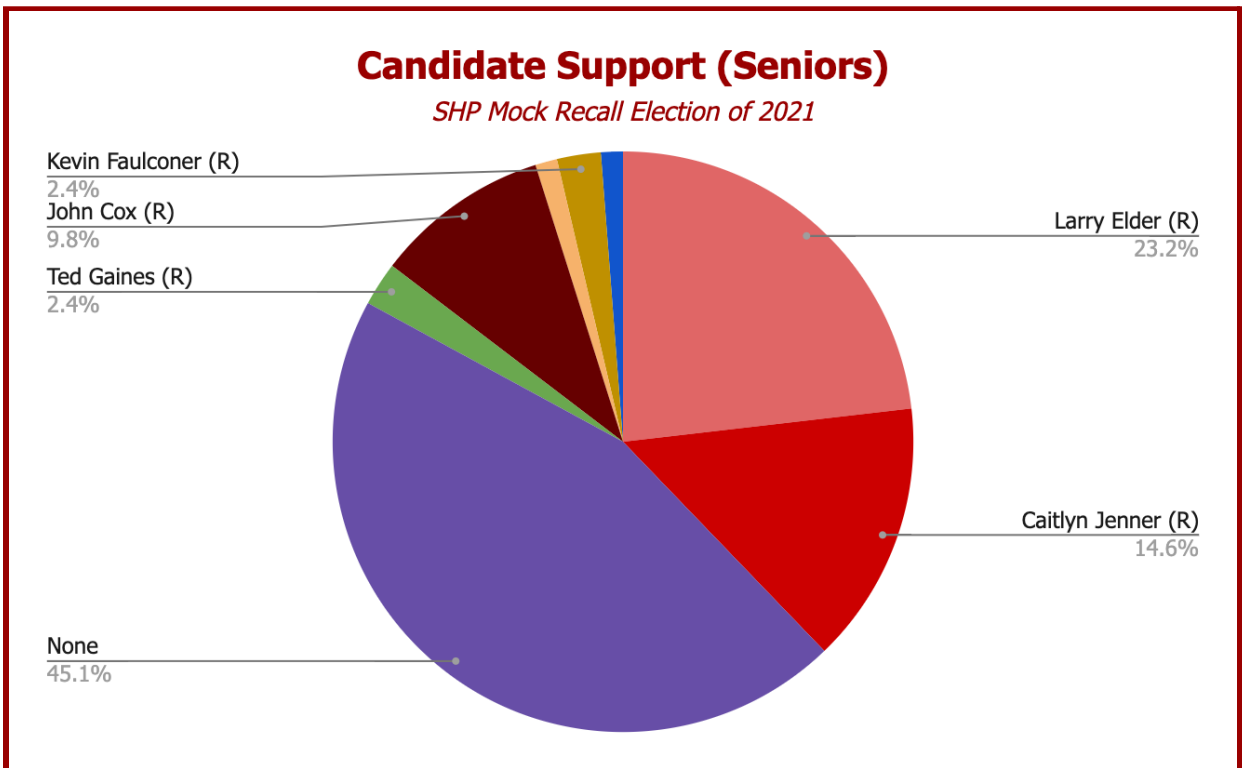

SENIOR RESULTS