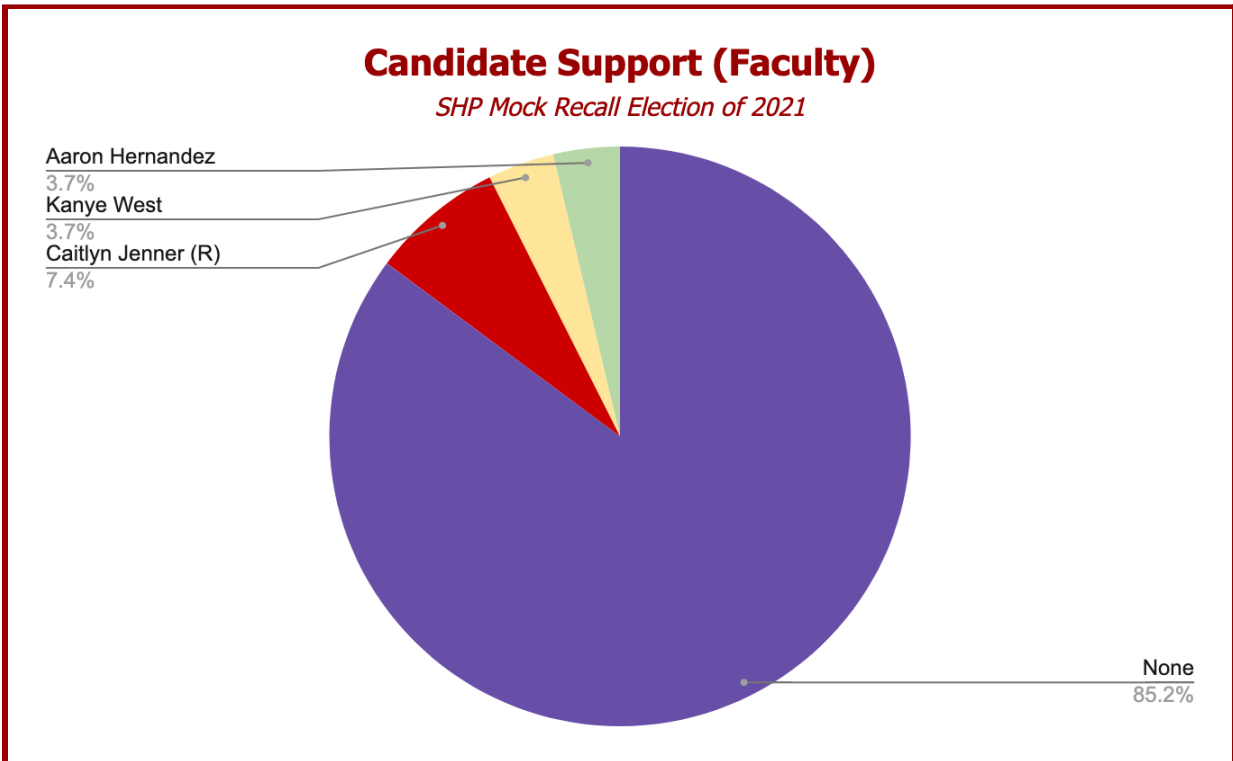

VOTER PARTICIPATION		
383	356	Students
	27	Faculty

FRESHMEN	
163	Class Total
81	Vote Total
<i>49.7% of the Freshman Class voted</i>	

SOPHOMORES	
154	Class Total
89	Vote Total
<i>57.8% of the Sophomore Class voted</i>	

JUNIORS	
172	Class Total
104	Vote Total
<i>60.5% of the Junior Class voted</i>	

SENIORS	
155	Class Total
82	Vote Total
<i>52.9% of the Senior Class voted</i>	

FACULTY RESULTS