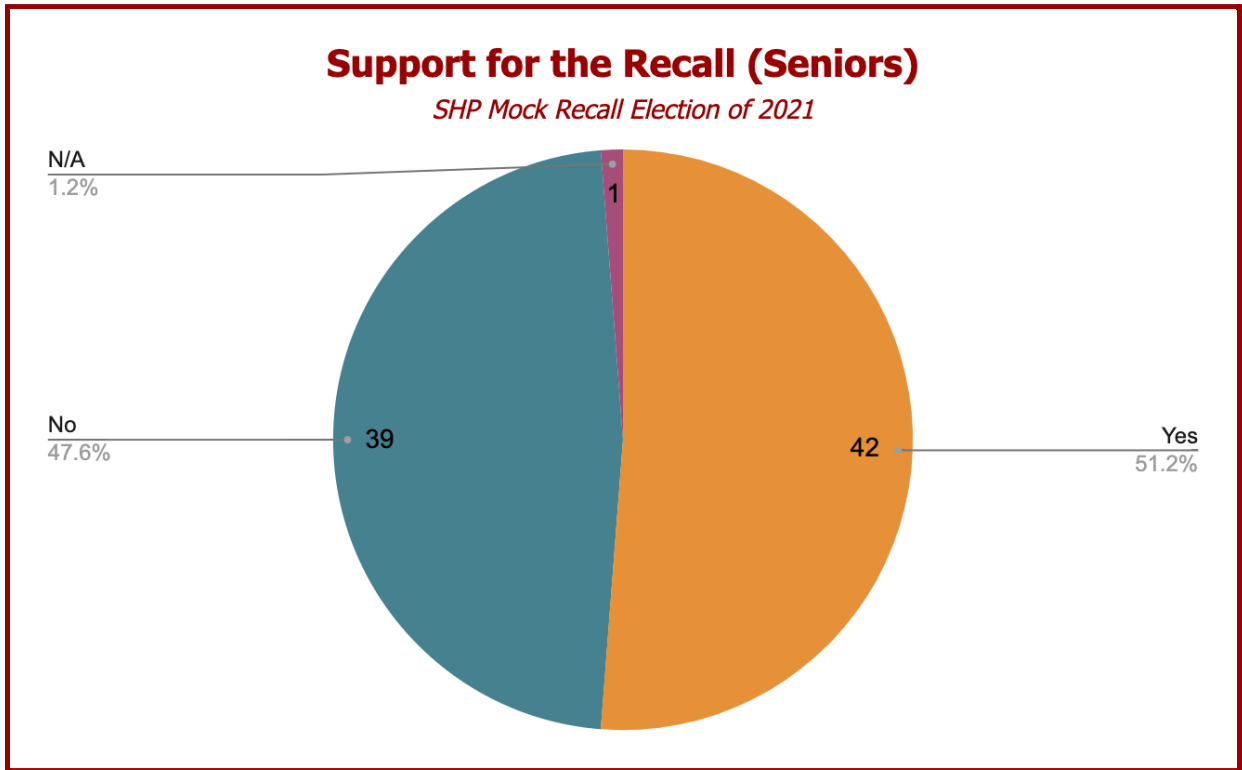

SENIOR RESULTS