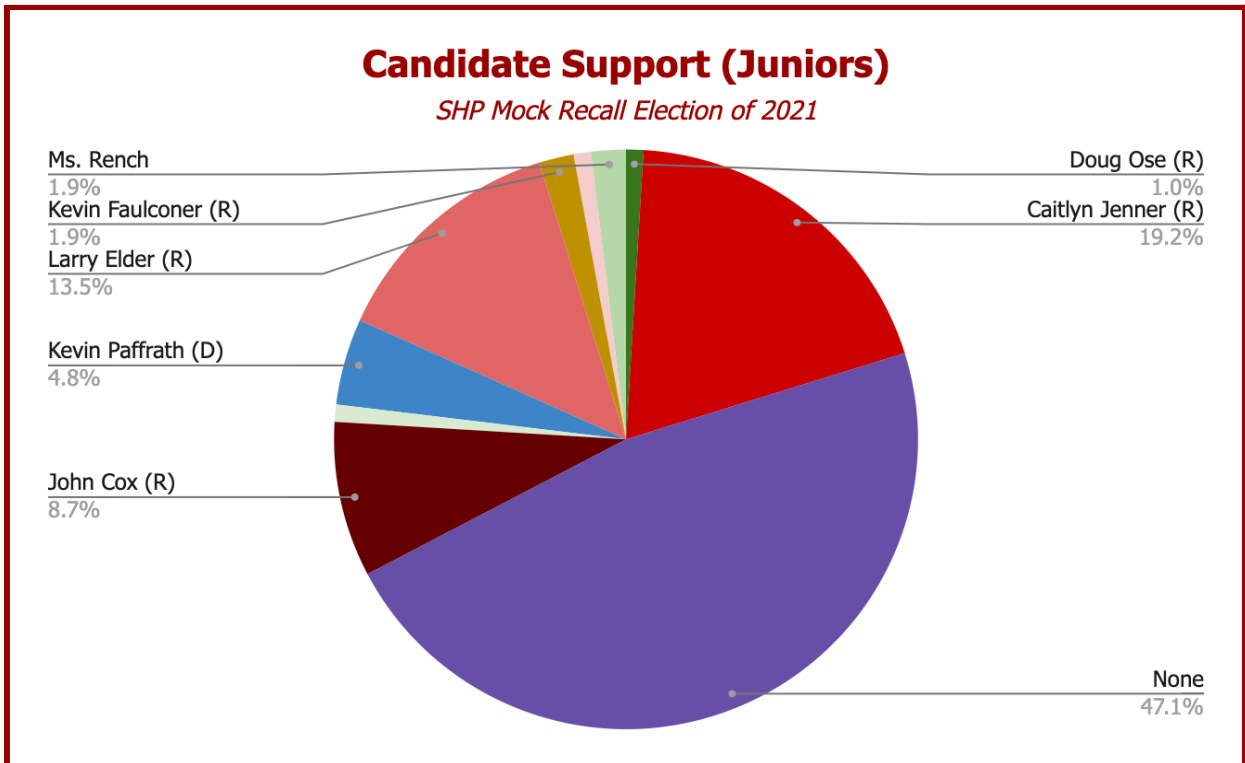

JUNIORS	
172	Class Total
104	Vote Total
<i>60.5% of the Junior Class voted</i>	

SENIORS	
155	Class Total
82	Vote Total
<i>52.9% of the Senior Class voted</i>	

FACULTY RESULTS

SENIOR RESULTS

JUNIOR RESULTS