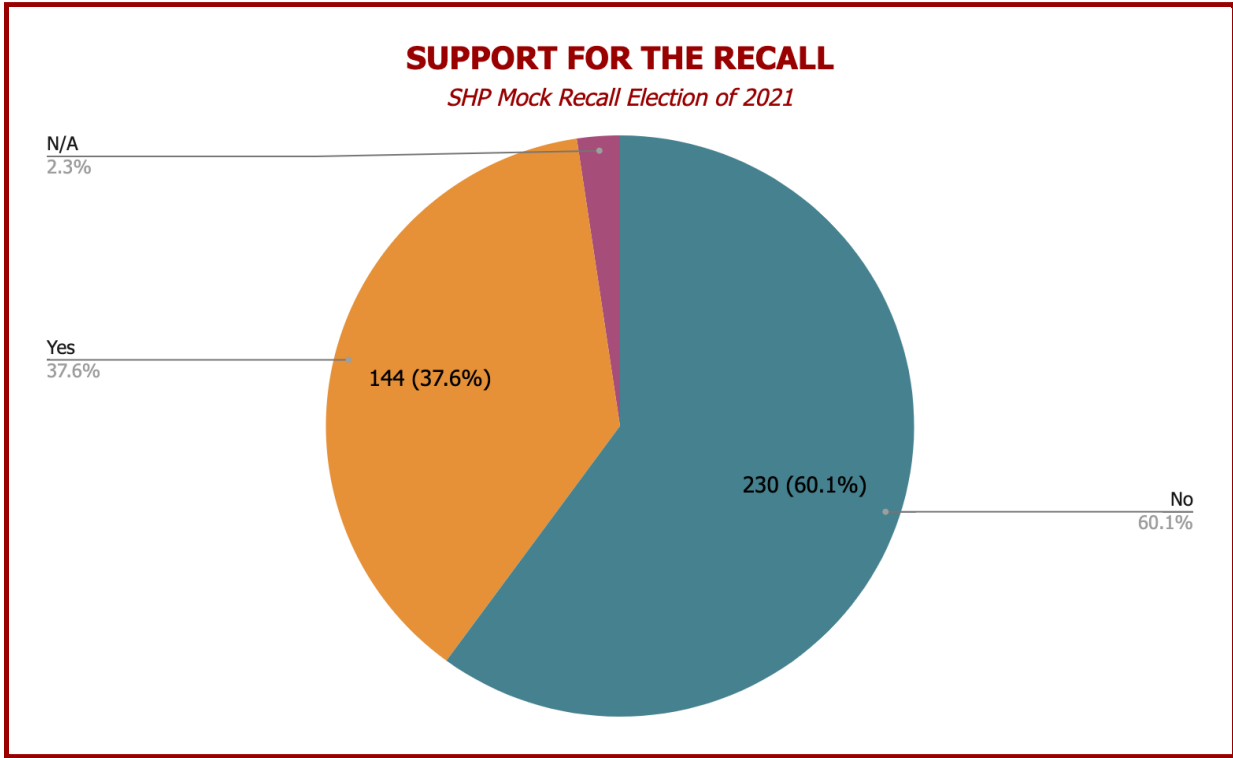

SHP MOCK RECALL ELECTION OF 2021 OFFICIAL REPORT

September 9th, 2021 to September 10th, 2021

Table of Contents

SHP Results	1	Junior Results	6
• Vote Totals	2	Sophomore Results	7
• Voter Participation	3	Freshman Results	8
Faculty Results	4	Acknowledgements	9
Senior Results	5		

SHP RESULTS