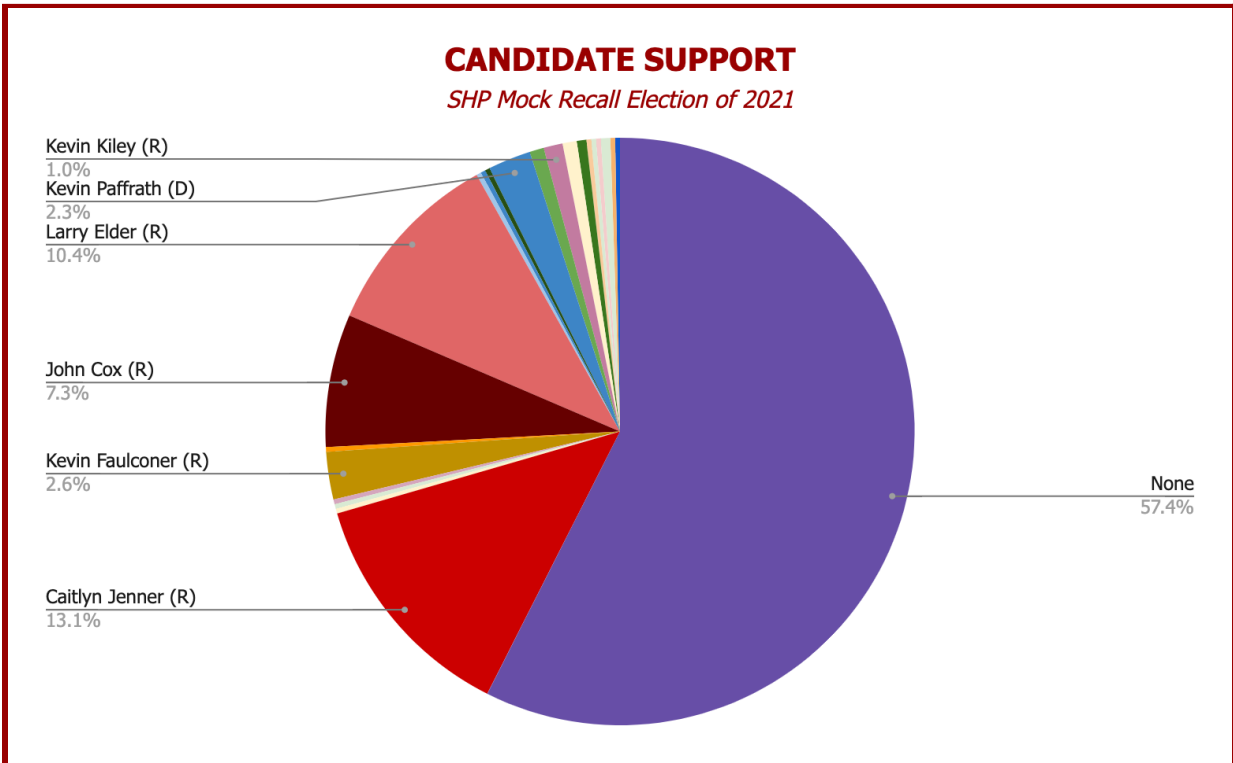

SHP MOCK RECALL ELECTION OF 2021 OFFICIAL REPORT

September 9th, 2021 to September 10th, 2021

Table of Contents

SHP Results	1	Junior Results	6
• Vote Totals	2	Sophomore Results	7
• Voter Participation	3	Freshman Results	8
Faculty Results	4	Acknowledgements	9
Senior Results	5		

SHP RESULTS

CANDIDATE SUPPORT				
	Candidate	Party	Number of Votes	Percentage
	None	N/A	220	57.40%
1	Caitlyn Jenner	R	50	13.10%
2	Larry Elder	R	40	10.40%
3	John Cox	R	28	7.30%
4	Kevin Faulconer	R	10	2.60%
5	Kevin Paffrath	D	9	2.30%
6	Kevin Kiley	R	4	1.00%
7	Ted Gaines	R	3	0.80%
	Noto*	N/A	3	0.80%
8	Doug Ose	R	2	0.50%
	Ms. Rench*	N/A	2	0.50%
9	Anthony D. Trimino	R	1	0.30%
	David Lozano	R	1	0.30%
	Michael A. Loebis	N/A	1	0.30%
	Aaron Hernandez*	N/A	1	0.30%
	Kanye West*	N/A	1	0.30%
	Holly A. Baade	D	1	0.30%
	Daniel Watts	D	1	0.30%
	Jacqueline McGowan	D	1	0.30%
	Lebron James*	N/A	1	0.30%
	Mr. Smock*	N/A	1	0.30%
	Sarah L. Stevens	R	1	0.30%
	Angelyne	N/A	1	0.30%
10	Jenny Rae Le Roux	R	0	0.00%
	David A. Bramante	R	0	0.00%
	Sam L. Gallucci	R	0	0.00%
	Joel A. Ventresca	D	0	0.00%
	Jeff Hewitt	L	0	0.00%
LEGEND				
	Republican Party (R)		No Party Preference (N/A)	
	Democratic Party (D)		*write-in candidates	
	Libertarian Party (L)			