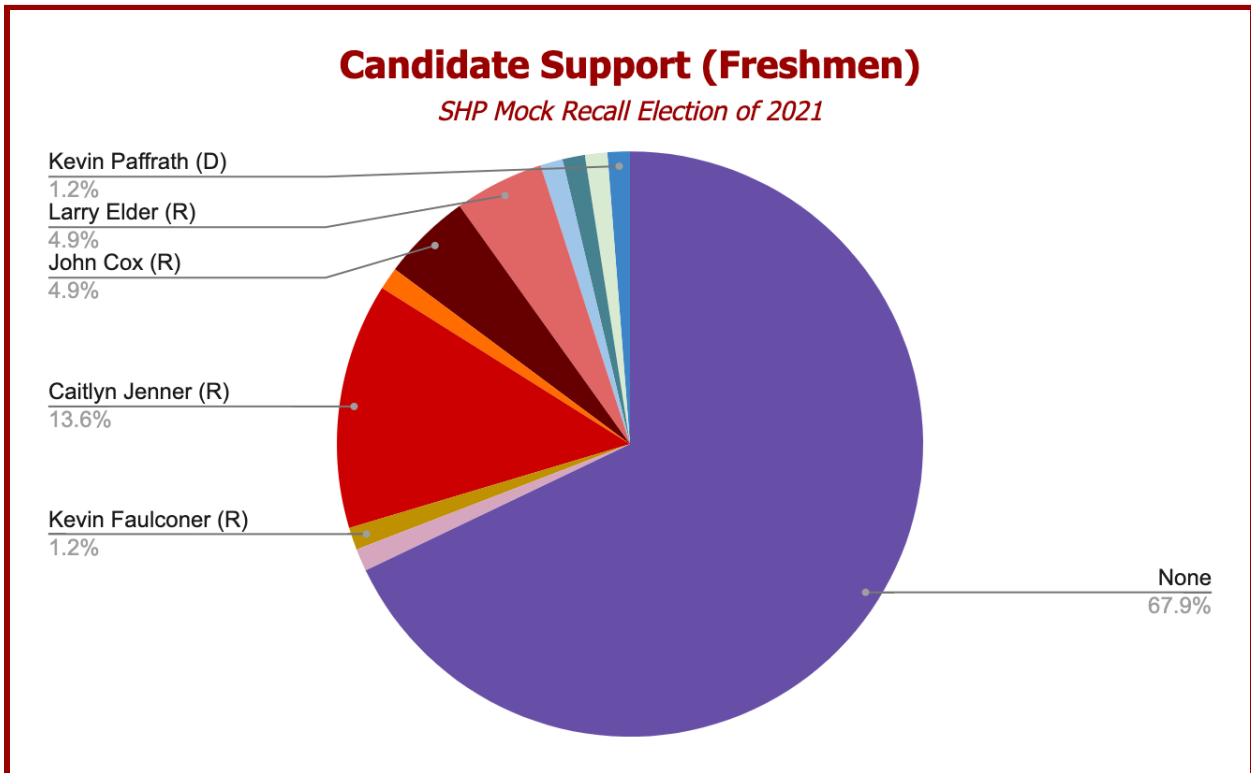

FRESHMEN RESULTS