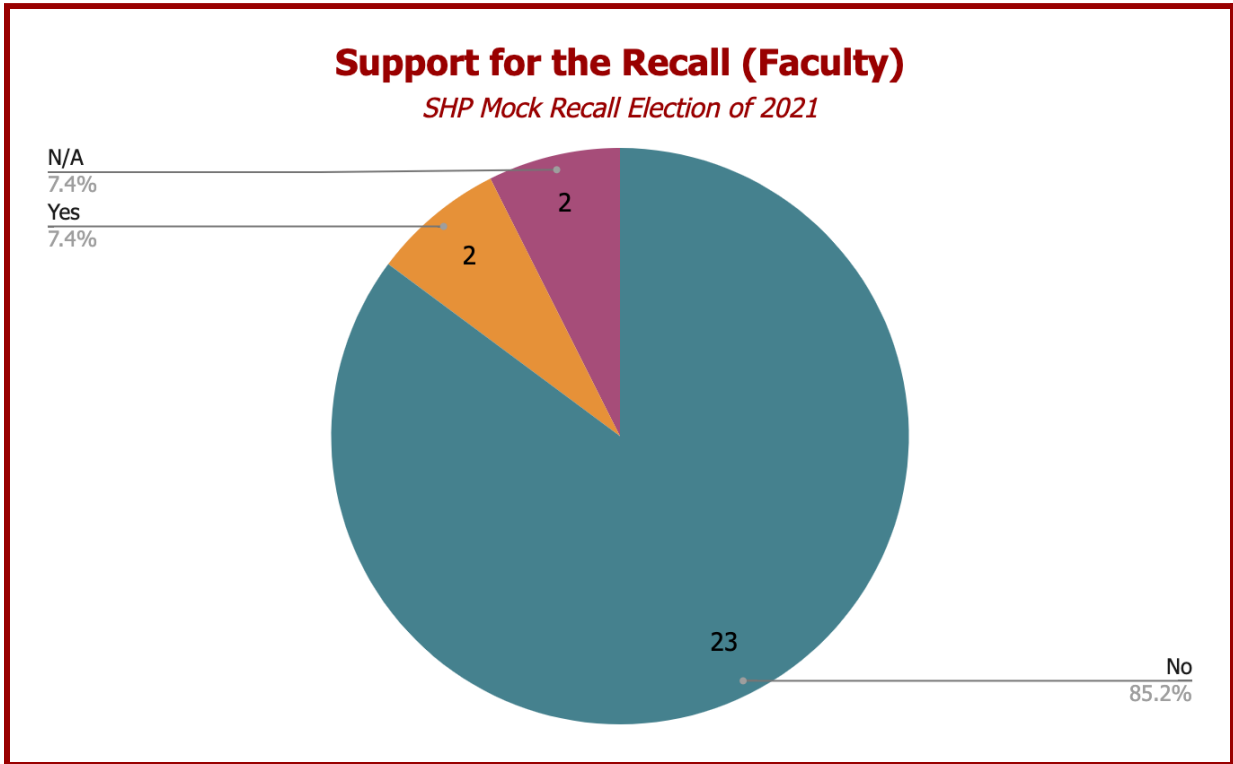

VOTER PARTICIPATION		
383	356	Students
	27	Faculty

FRESHMEN	
163	Class Total
81	Vote Total
<i>49.7% of the Freshman Class voted</i>	

SOPHOMORES	
154	Class Total
89	Vote Total
<i>57.8% of the Sophomore Class voted</i>	

JUNIORS	
172	Class Total
104	Vote Total
<i>60.5% of the Junior Class voted</i>	

SENIORS	
155	Class Total
82	Vote Total
<i>52.9% of the Senior Class voted</i>	

FACULTY RESULTS